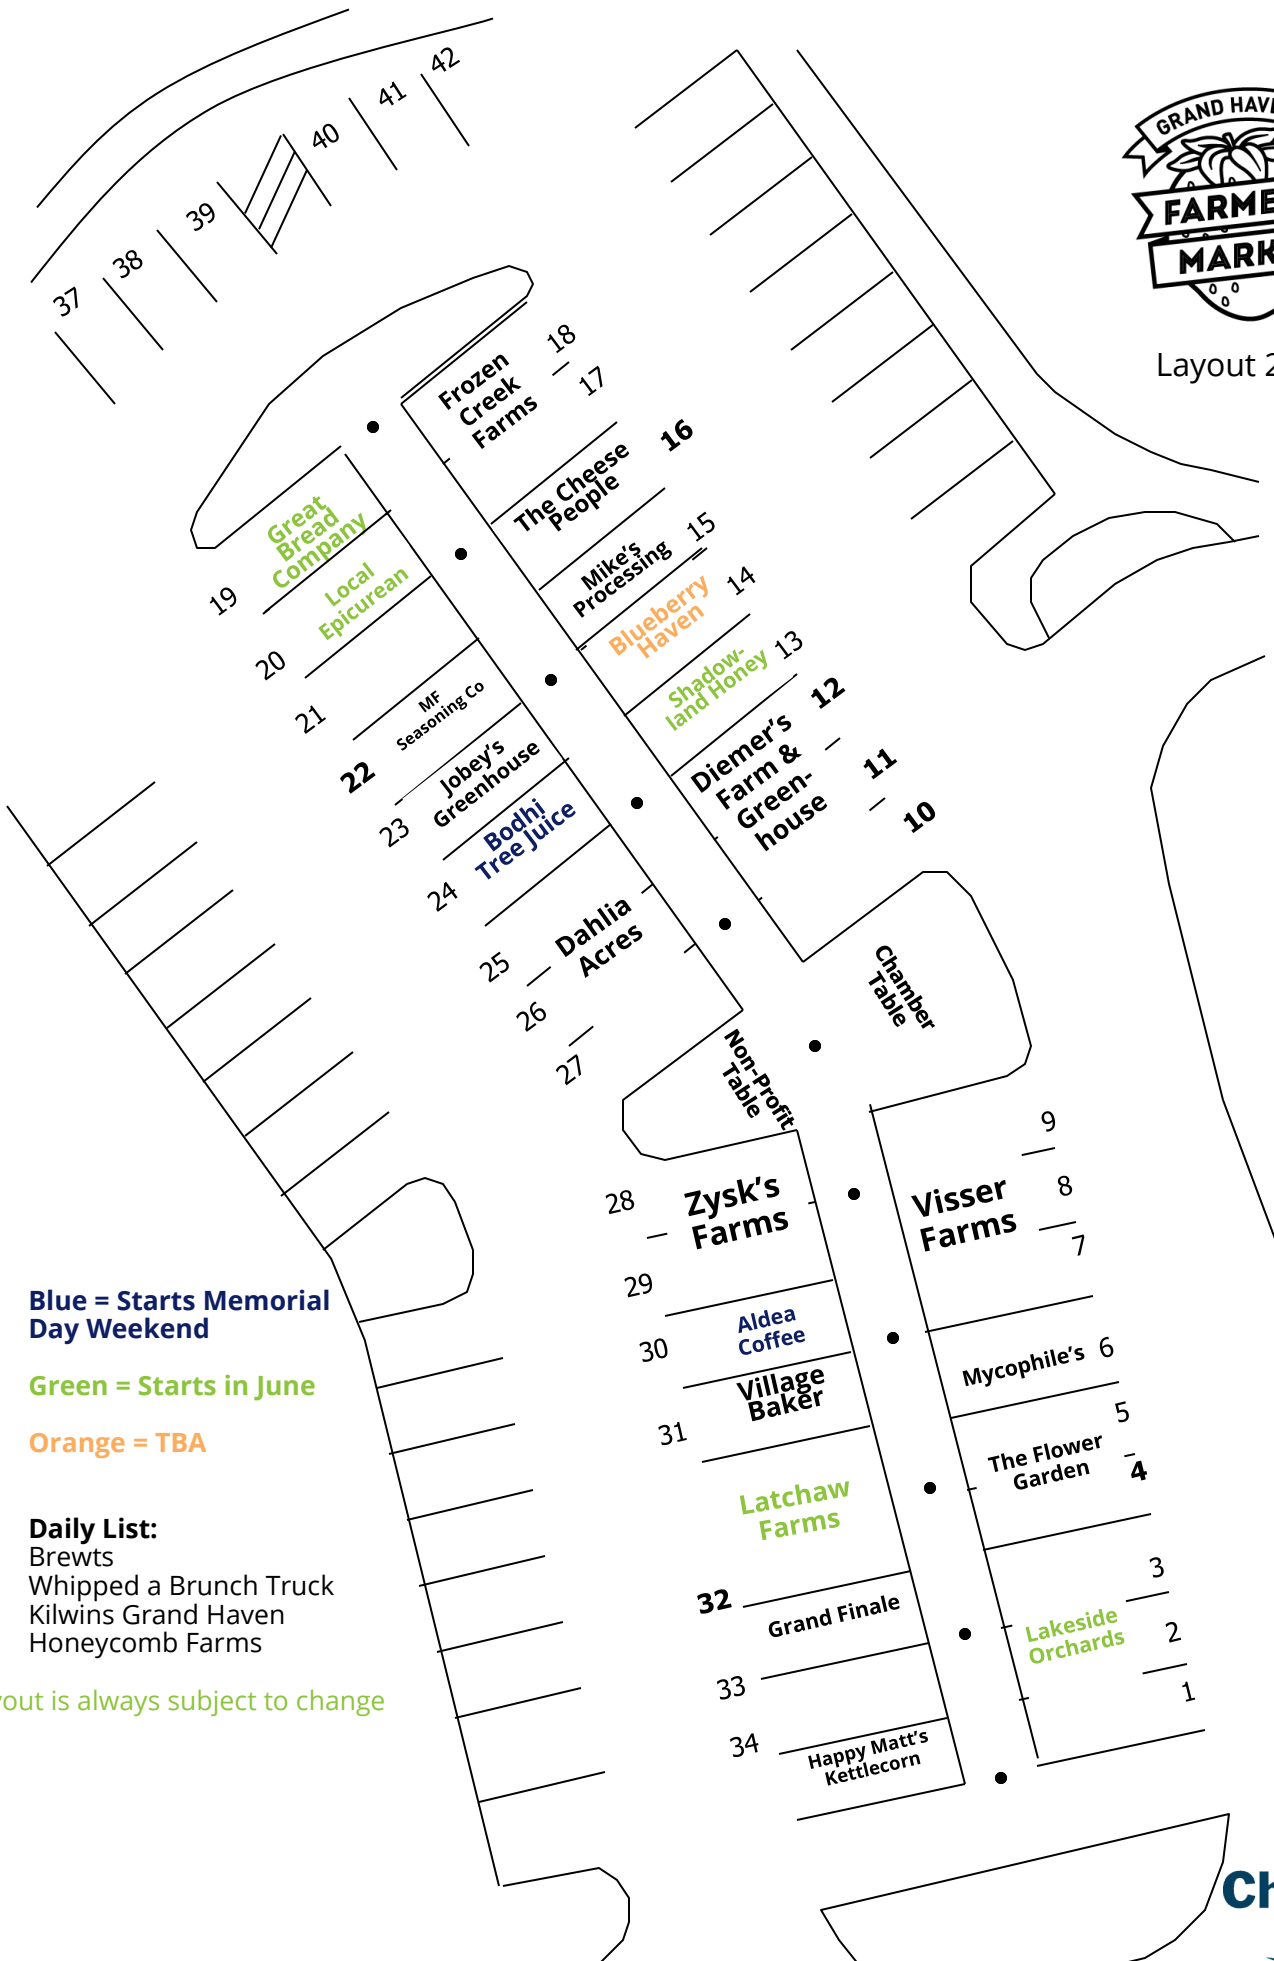

Layout 2022

**Blue = Starts Memorial Day Weekend**

**Green = Starts in June**

**Orange = TBA**

**Daily List:**

- Brewts
- Whipped a Brunch Truck
- Kilwins Grand Haven
- Honeycomb Farms

\*Layout is always subject to change

Harbor Drive