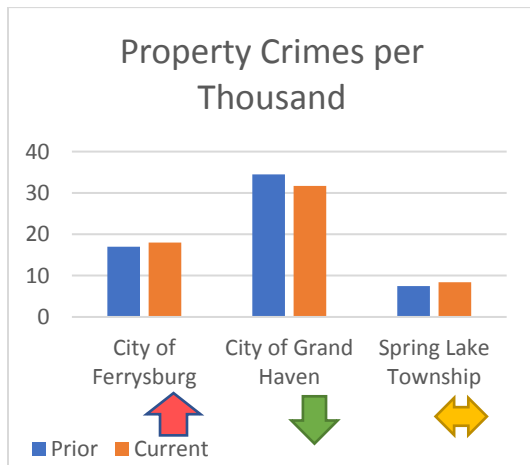

KPI's Matter

Average Age of Critical Infrastructure (yrs)

Investments in streets, water & wastewater Infrastructure per capita

Full Performance Dashboards are available at the following websites:

City of Ferrysburg *not currently published online*