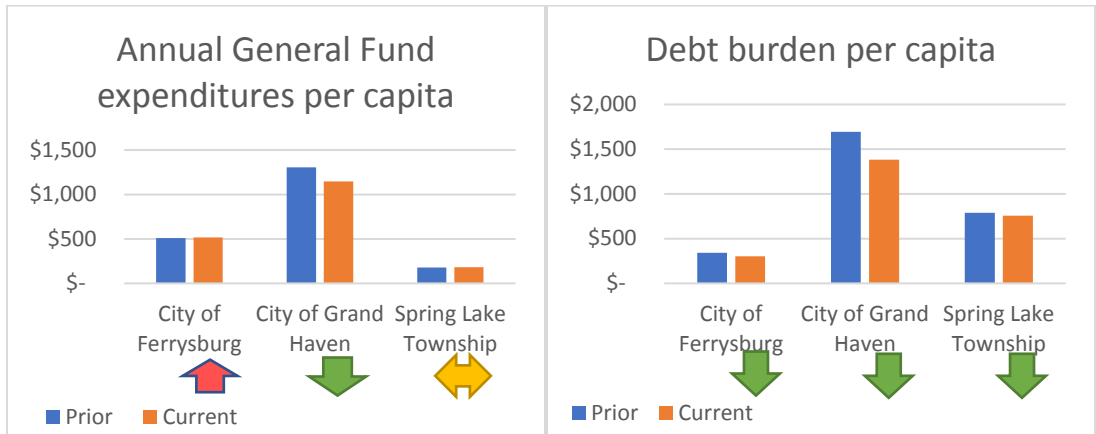

KPI's Matter

Average Age of Critical Infrastructure (yrs)

Investments in streets, water & wastewater Infrastructure per capita

Full Performance Dashboards are available at the following websites:

City of Ferrysburg *not currently published online*