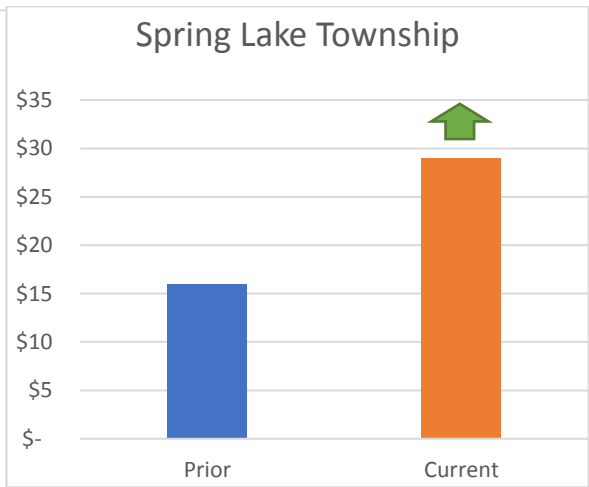

KPI's Matter

Average Age of Critical Infrastructure (yrs)

Investments in streets, water & wastewater Infrastructure per capita

Full Performance Dashboards are available at the following websites:

City of Ferrysburg *not currently published online*