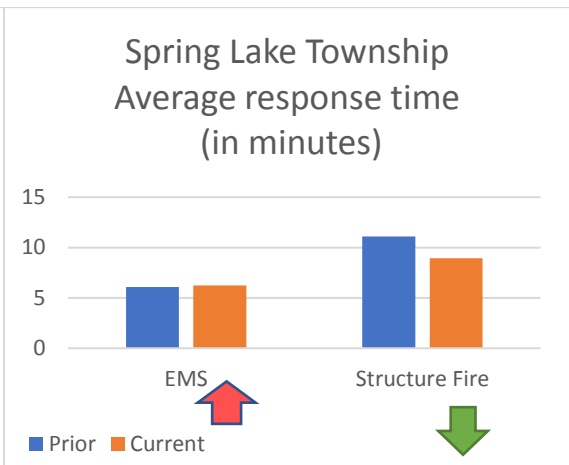

KPI's Matter

Average Age of Critical Infrastructure (yrs)

Investments in streets, water & wastewater Infrastructure per capita

Full Performance Dashboards are available at the following websites:

City of Ferrysburg *not currently published online*